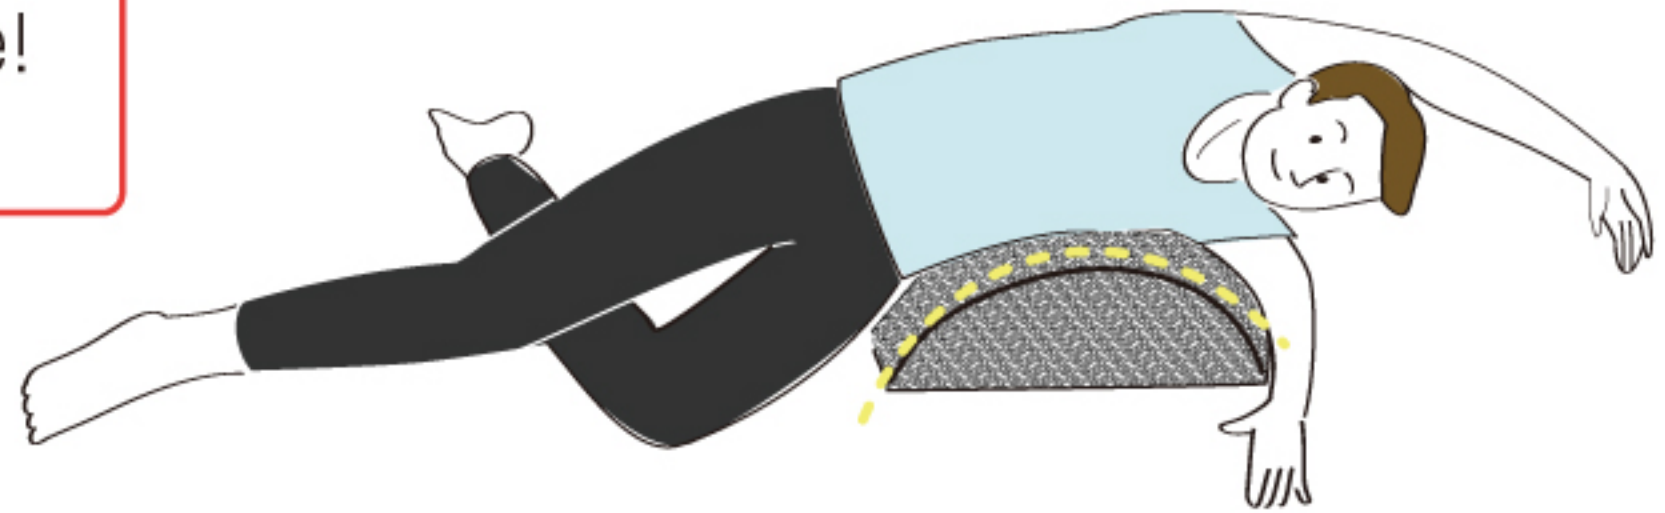

**Spec**

Height: 10 inches (=24cm)

Width: 16 inches (= 40cm)

Length: 20 inches (= 50cm)

4.2 lbs (= 1.9kg)

Made in Japan

# THORACIC MOBILITY

THORACIC SPINE

CHEST

Each side has different angle!  
Make use of it!

OBLIQUES

## Mini-Ball x FlexBarrel® (Arch)

Stretch while being conscious of the movement of the thoracic spine and thorax!

## Full-Body Stretch

Watch Video!

"The abdominals, latissimus dorsi, and the area around the shoulders stretch adequately. The hunched body opens up, and the back muscles extend."

Can Be Used for **Hip Thrust** too!