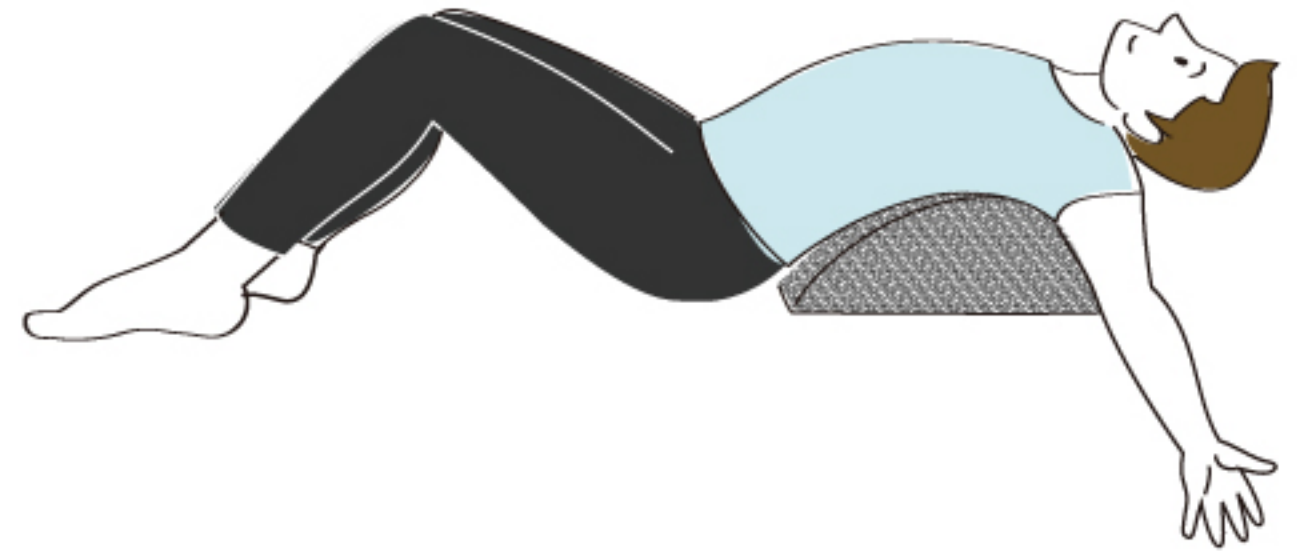

**Spec**

Height: 10 inches (=24cm)

Width: 16 inches (= 40cm)

Length: 20 inches (= 50cm)

4.2 lbs (= 1.9kg)

Made in Japan

# THORACIC MOBILITY

THORACIC SPINE

CHEST

Each side has different angle!  
Make use of it!

OBLIQUES

## Mini-Ball x FlexBarrel® (Arch)

Stretch while being conscious of the movement of the thoracic spine and thorax!

## Full-Body Stretch

Watch Video!

"The abdominals, latissimus dorsi, and the area around the shoulders stretch adequately. The hunched body opens up, and the back muscles extend."

Can Be Used for **Hip Thrust** too!